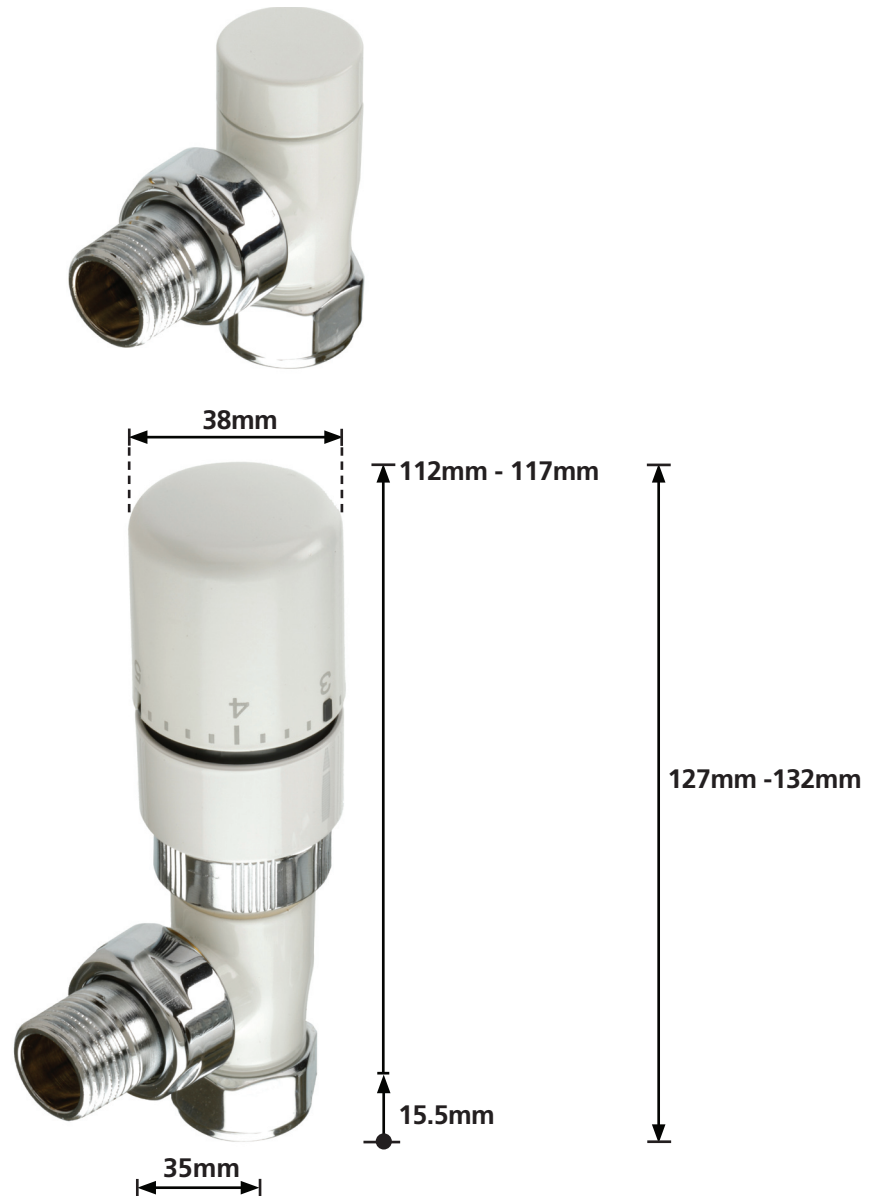

## Ayr TRV

Thermostatic Radiator valves

- All dimensions shown are in mm
- Pipe centres allow an extra 70mm in total
- Ayr valves are Bi-directional.
- Supplied in pairs of one thermostatic valve & one lockshield
- R $\frac{1}{2}$  x 15mm compression in angled or straight
- Available in white or chrome